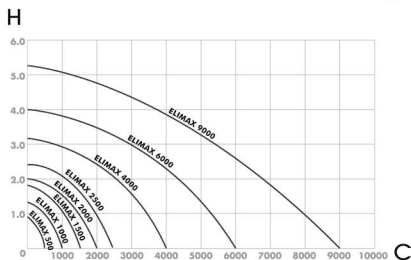

Performance curves of the Elimax range

H : Discharge head in metres
C : Capacity in litres per hour

Ball joint, adjustable 360°

2 pressure regulators, separate for both outputs

Protection against coarse dirt particles (up to 3mm)

Shaft of high-quality ceramic material: Less friction, higher efficiency

SMS

Special Magnet System

Rotor of high-quality magnets - more power

Length variable from 18-30 cm (Elimax 500-2500) and 28-48 cm (Elimax 4000-9000)