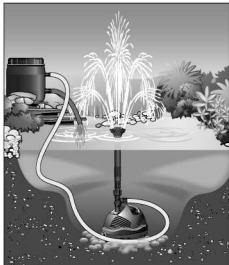

Vertical slope until 45°

Second output, e.g. for water feature or filter - 1/2" for Elimax 500-2500, 1" for Elimax 4000-9000

Handle for easy handling

TPS

Thermal Protection System

Thermal protection avoids overheating and ensures additional safety

EPS

Epoxy Protected System

Pump insulation of high-quality epoxy resin for additional safety

Click-on system for easy opening

Screw-on feet for horizontal adjustment of the pump

The right Elimax pump for every pond size!

When using fountain pumps, it should be ensured that the pond has a sufficiently large surface for the diameter of the nozzle pattern, so that no water is sprayed outside the pond.

<i>Elimax</i> 500	Diameter : 35 cm	Height : 75 cm Diameter : 85 cm	-
<i>Elimax</i> 1000	Diameter : 40 cm	Height : 80 cm Diameter : 90 cm	-
<i>Elimax</i> 1500	Diameter : 90 cm	Height : 90 cm Diameter : 120 cm	Height : 50 cm
<i>Elimax</i> 2000	Diameter : 100 cm	Height : 150 cm Diameter : 200 cm	Height : 55 cm
<i>Elimax</i> 2500	Diameter : 100 cm	Height : 190 cm Diameter : 220 cm	Height : 60 cm
<i>Elimax</i> 4000	Diameter : 160 cm	Height : 130 cm Diameter : 220 cm	Height : 55 cm
<i>Elimax</i> 6000	Diameter : 100 cm	Height : 220 cm Diameter : 240 cm	Height : 70 cm
<i>Elimax</i> 9000	Diameter : 200 cm	Height : 240 cm Diameter : 240 cm	Height : 120 cm

More installation possibilities with Elimax

If you choose an Elimax pump with a higher performance, another water feature can be operated with the same pump.

Elimax as fountain pump with fountain and water feature